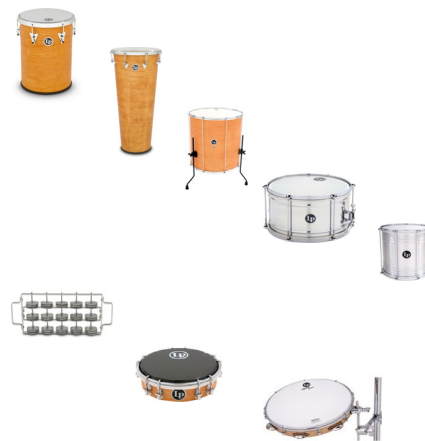

Latin Percussion LP806Z-AW 11 3/4" Conga - Galaxy Giovanni Series, "CONGO" 11 3/4"

Latin Percussion LP807Z-AW 1/2" Tumba - Galaxy Giovanni Series, "TUMBA" 12 1/2"

Джембе (Djembe)

Latin Percussion LP799X-AW, Galaxy Giovanni Series djembe, 12.5"

Latin Percussion LP797X-AW, Galaxy Giovanni Series djembe, 14"

Gibraltar GPDS Djembe Stand Pro

Этнические инструменты (Ethnic: Bata Drums, Tambora)

LP490-AWC Latin Percussion Bata Drum Large, Iya, 6-1/2" & 12-1/2" heads

LP491-AWC Latin Percussion Bata Drum Medium, OMELE. Medium Itolele, 5-3/4" & 9" heads

LP492-AWC Latin Percussion Bata Drum Small, Oconcolo. 5" & 6-3/4" heads

Latin Percussion LP445 Bata Stand with wheels

LP-271WD Latin Percussion 11" Wood Rim Tambora

Бразильская перкуссия (Brazilian Percussions)

LP-3512 LP Brazilian REBOLO

LP-3314 LP Brazilian TIMBAU

LP-3514 LP Brazilian TANTAN

LP-3018 LP Brazilian SURDOS, Wood shell, diam. 18"

LP-3020 LP Brazilian SURDOS, Wood shell, diam. 20"

LP-3110 LP Brazilian Aluminum Repinique, 10" diam aluminium shell, 12" deep

LP-3112 LP Brazilian Aluminum Repinique, 12" diam aluminium shell, 12" deep

LP-3212 LP Brazilian Aluminum Caixa, 12" x 7"

LP-3601 Latin Percussion Rio Chocalhos, Smal

LP-3602 Latin Percussion Rio Chocalhos, Large

LP-3006 LP Brazilian TAMBURIM, 6" Wood shell

LP-3012 Latin Percussion 12" Pandeiro

LP-3012SM Latin Percussion Stanton Moore Pandeiro 12"

Прочие перкусионные инструменты

LP848-SN Latin Percussion Micro Snare, 8 x 3,25"

LP8514BS-SS Latin Percussion Banda Snare Drum, 14" x 8,5"

LP5513-S Latin Percussion Salsa Snare Drum, 13" x 5 1/2" **

LP-1601 Latin Percussion Raw Trash Snare, 14"

LP-1614 Latin Percussion Raw 14" Street Can

LP-1616 Latin Percussion Raw 16" Street Can

LP-1618 Latin Percussion Raw 18" Street Can

LP-1423 Latin Percussion Birch XL Cajon

LP-1426 Latin Percussion Adjustable Snare Cajon

LP CP374 Sleigh Bells **

LP LP427 Castanet Machine **

LP 306B Torpedo c/w Torpedo Scraper **

Cowbells, Jam & Blast Blocks, Multi Gajate Holder & Gajate Pedals, Percussion & Cyclops Tambourine, LP THE CLICK HI-HAT Tambourine, Agogos, LP Ice Bels, Afushe Cabasa, Shakers, Guiros, Chimes, Maracas, etc.

LP-372 Latin Percussion Everything Rack

LP-472 Mini Everything Rack

Gibraltar GAB-20 Percussion Holder

LP-760A Latin Percussion Percussion Table

Remo ER-1214-06 ROTOTOMS (12" + 14")

TAMA 7850N4L 4pcs. OCTOBANS Set (Low Pitch, 6" tubes, depths 17,5" / 18,5" / 21" / 23,5")