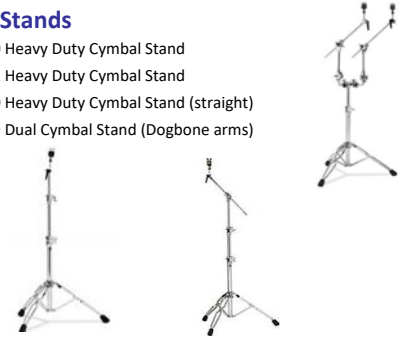

Cymbal Stands

- DW CP-9700 Heavy Duty Cymbal Stand
- DW CP-9701 Heavy Duty Cymbal Stand
- DW CP-9710 Heavy Duty Cymbal Stand (straight)
- DW CP-9799 Dual Cymbal Stand (Dogbone arms)