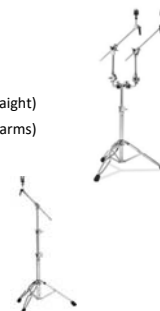

ZILDJIAN серии A & A-CUSTOM

Zildjian A-Custom Hi-Hat 14"
 Zildjian A-Custom Crash 15"
 Zildjian A-Custom Projection Crash 16"
 Zildjian A-Custom Fast Crash 17"
 Zildjian A-Custom Fast Crash 18"
 Zildjian A-Custom Crash 19"
 Zildjian A-Custom Ping Ride 20"
 Zildjian A-Custom Ping Ride 22"
 Zildjian A-Custom Splash 6"
 Zildjian Avedis Extra Thin Splash 8"
 Zildjian A-Custom Splash 10"
 Zildjian Avedis Extra Thin Splash 12"
 Zildjian A-Custom EFX 14"
 Zildjian A-Custom EFX 16"
 Zildjian A-Custom EFX 18"
 Zildjian A-Custom EFX 20"

Прочие

Zildjian Zil-BEL 6"

Drums Hardware & Accessories

Hi Hat Stands

- DW CP9500TB Hi-Hat stand, 2 legs
- DW CP9500D Hi-Hat Stand, 3 legs
- DW MDDHH2 Direct Drive Hi-Hat, 2-leg
- DW 9502LB Remote Cable Hi Hat
- DW 9550 Universal Remote Hi-Hat
- Pearl H-2000 Eliminator Hi-Hat Stand (2 legs)
- Pearl H-1000 Hi-Hat Stand (3 legs)
- Pearl RH-2000 Eliminator Remote Hi-Hat Stand
- Tama HH905N Iron Cobra Lever Glide Hi-Hat stand (2-legs)
- TAMA HH805N Iron Cobra Velo Glide Hi-Hat Stand (2-legs)
- Tama HH-605 Iron Cobra Hi-Hat Stand (3-legs)

Cymbal Stands

- DW CP-9700 Heavy Duty Cymbal Stand
- DW CP-9701 Heavy Duty Cymbal Stand
- DW CP-9710 Heavy Duty Cymbal Stand (straight)
- DW CP-9799 Dual Cymbal Stand (Dogbone arms)
- Pearl BC2000 Boom Cymbal Stand
- Pearl BC2030 Boom Cymbal Stand
- Pearl C1000 Cymbal Stand (straight)