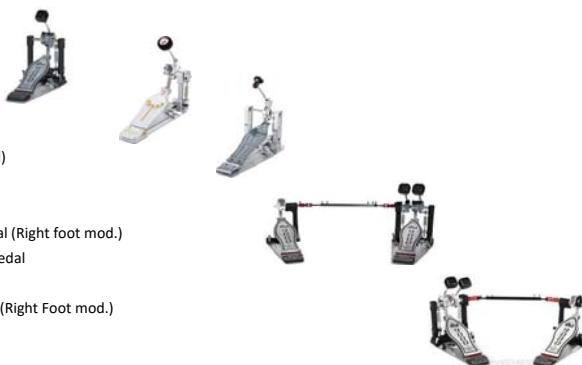

Bass Drum Pedals

- DW CP9000 Single Bass Drum Pedal
- DW CP5000 TD4 Bass Drum Pedal
- DW CPMDD Direct Drive Single Pedal
- DW CP9002 Double Bass Drum Pedal (Right Foot model)
- DW CP9002PBL Double Bass Drum Pedal (Left Foot model)
- DW 5002TD4 Double Bass Drum Pedal
- TAMA HP900PSN PowerGlide Iron Cobra
- TAMA HP900PWN PowerGlide Iron Cobra double BD pedal (Right foot mod.)
- PEARL P-2000C PowerShifter Eliminator Chain-Drive BD Pedal
- PEARL P-3000C Demon Chain-Drive BD Pedal
- PEARL P-2002C PowerShifter Eliminator Double BD Pedal (Right Foot mod.)
- Yamaha FP9500C Chain-Drive Single Bass Drum Pedal
- Yamaha FP9C Double-Chain Drive Single Bass Drum Pedal
- Yamaha DFP9500C Double Bass Drum Pedal (Right Foot mod.)
- Yamaha DFP9500D Direct-Drive Double Bass Drum Pedal (Right Foot mod.)

Стулья для барабанщиков (Drum Thrones)

- DW 9120AL Air Lift Drum Throne (Saddle style Seat) c/w back rest
- DW 9100M Round Seat Drum Throne
- Pearl D-1000N Drum Throne (round seat)
- Pearl D-2500BR Drum Throne (Saddle-type seat c/w backrest)
- Pearl D930 Drum Throne (round seat)
- Tama HT741 Drum Throne (Saddle-type seat c/w backrest)
- Tama HT650C Round Rider Hydraulix Drum Throne
- Yamaha DS950 Drum Throne (Square Seat)
- Yamaha DS840 Round Seat Drum Throne