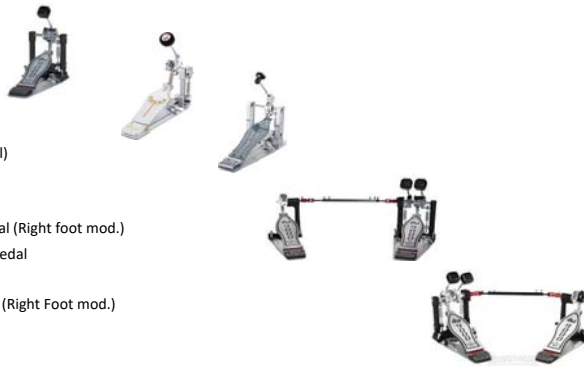

Bass Drum Pedals

DW CP9000 Single Bass Drum Pedal
DW CP5000 TD4 Bass Drum Pedal
DW CPMDD Direct Drive Single Pedal
DW CP9002 Double Bass Drum Pedal (Right Foot model)
DW CP9002PBL Double Bass Drum Pedal (Left Foot model)
DW 5002TD4 Double Bass Drum Pedal
TAMA HP900PSN PowerGlide Iron Cobra
TAMA HP900PWN PowerGlide Iron Cobra double BD pedal (Right foot mod.)
PEARL P-2000C PowerShifter Eliminator Chain-Drive BD Pedal
PEARL P-3000C Demon Chain-Drive BD Pedal
PEARL P-2002C PowerShifter Eliminator Double BD Pedal (Right Foot mod.)
Yamaha FP9500C Chain-Drive Single Bass Drum Pedal
Yamaha FP9C Double-Chain Drive Single Bass Drum Pedal
Yamaha DFP9500C Double Bass Drum Pedal (Right Foot mod.)
Yamaha DFP9500D Direct-Drive Double Bass Drum Pedal (Right Foot mod.)

Стулья для барабанщиков (Drum Thrones)

DW 9120AL Air Lift Drum Throne (Saddle style Seat) c/w back rest
DW 9100M Round Seat Drum Throne
Pearl D-1000N Drum Throne (round seat)
Pearl D-2500BR Drum Throne (Saddle-type seat c/w backrest)
Pearl D930 Drum Throne (round seat)
Tama HT741 Drum Throne (Saddle-type seat c/w backrest)
Tama HT650C Round Rider Hydraulix Drum Throne
Yamaha DS950 Drum Throne (Square Seat)
Yamaha DS840 Round Seat Drum Throne