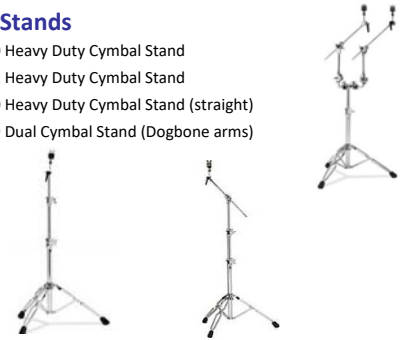

Cymbal Stands

- DW CP-9700 Heavy Duty Cymbal Stand
- DW CP-9701 Heavy Duty Cymbal Stand
- DW CP-9710 Heavy Duty Cymbal Stand (straight)
- DW CP-9799 Dual Cymbal Stand (Dogbone arms)