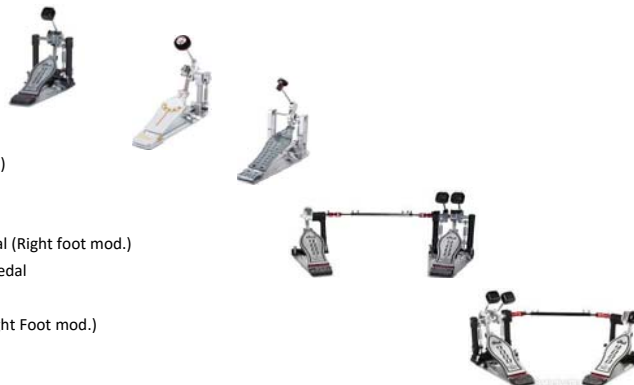

Bass Drum Pedals

- DW CP9000 Single Bass Drum Pedal
- DW CP5000 TD4 Bass Drum Pedal
- DW CPMDD Direct Drive Single Pedal
- DW CP9002 Double Bass Drum Pedal (Right Foot model)
- DW CP9002PBL Double Bass Drum Pedal (Left Foot model)
- DW 5002TD4 Double Bass Drum Pedal
- TAMA HP900PSN PowerGlide Iron Cobra
- TAMA HP900PWN PowerGlide Iron Cobra double BD pedal (Right foot mod.)
- PEARL P-2000C PowerShifter Eliminator Chain-Drive BD Pedal
- PEARL P-3000C Demon Chain-Drive BD Pedal
- PEARL P-2052C Eliminator "Redline" Double BD Pedal (Right Foot mod.)
- Yamaha FP9500C Chain-Drive Single Bass Drum Pedal
- Yamaha FP9C Double-Chain Drive Single Bass Drum Pedal
- Yamaha DFP9500C Double Bass Drum Pedal (Right Foot mod.)
- Yamaha DFP9500D Direct-Drive Double Bass Drum Pedal (Right Foot mod.)